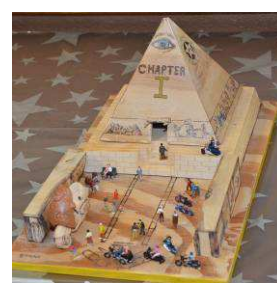

2015 Texas District Rally

Thursday Light Show

The Bike Light show this year was on Thursday night. The Convention Center portico was a great place to have the show

2015 Texas District Rally

Thursday Light Show

More on the Light Show

2015 Texas District Rally

Thursday Light Show !! ??

I thought this was suppose to be a light show. Not a dance contest !!
I think folks were just starting to get in the Party Mood.

2015 Texas District Rally

Thursday Light Show

Stationary Lights
Second Place

Stationary Lights
First Place

The stationary light contests were won by none other than Andrea and LeRoy Douglas I am guessing next year LeRoy will pay for winning over Andrea.

2015 Texas District Rally

Pyramid Competition

The Chapters put a lot of work into making their Pyramid

2015 Texas District Rally

On Bike Games

This year we had some on bike games. The games were on Friday and Saturday
The contestants had a blast at the games. The games will be back next year